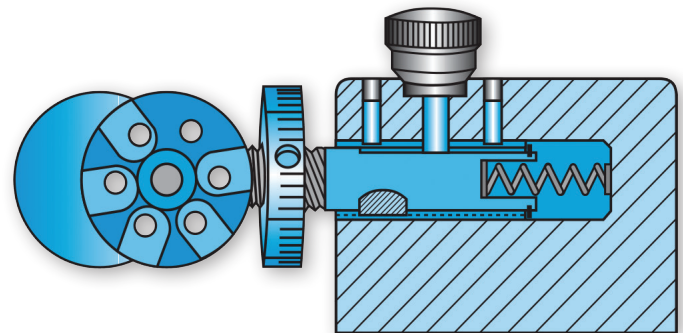

DBM-1 FLAT STEEL KEY DUPLICATOR

ALL THE QUALITY YOU'VE COME TO EXPECT FROM FRAMON

The Framon DBM-1 is designed to cut safety deposit box, locker, and padlock keys. This specialized flat key duplicator will duplicate blanks up to 3 1/2" long. The DBM-1 features a wire deburring brush (nylon also available) and carbide cutter.

ROTATING GUIDE FOR DIFFERENT CUTTER WIDTHS

The DBM-1 features a rotating guide which can be paired up to six different cutter widths. Widths available in .035", .045", .055", .066", and .088". A .100" cut can be made by pairing the .045" and .055" cutters.

DESIGNED TO DO ONE JOB AND DO IT RIGHT

Depth adjustments can be made in .001" increments. As with all Framon products, sealed ball bearings are used in the spindle. Built-in rod wipers keep the carriage rod clean as you cut keys.

You can expect years of trouble-free service from your DBM-1. Cut Master Padlock corrugated keys, locker, letterbox, and safety-deposit box. Even cut two keys at a time!

**SAFETY DEPOSIT
BOX KEYS**
Diebold, Master, Yale
Sargent
& Greenleaf Victor,
LeFebure, HHM, & York

ROTATING STYLUS

Rotating stylus changes easily to 6 different guide widths of .035, .045, .055, .066, .088, .100.

Precise adjustments - no guesswork.

Guide easily locks in rearward position for easy tip alignment, no spring pressure.

www.framon.com

1201 West Chisholm Street • Alpena, Michigan 49707