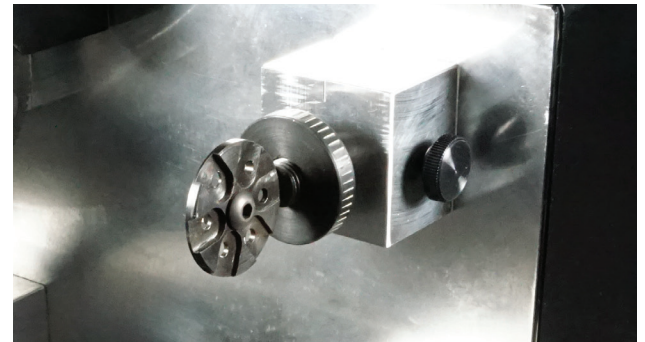

DBM-1

FLAT STEEL KEY DUPLICATOR

MAKES FAST WORK OUT OF FLAT STEEL KEY DUPLICATION

The Framon DBM-1 is designed to cut safety deposit box, locker, and padlock keys. This specialized flat key duplicator will duplicate blanks up to 3 1/2" long. The DBM-1 features a wire deburring brush (nylon also available) and carbide cutter.

You can expect years of trouble-free service from your DBM-1. Cut Master Padlock corrugated keys, locker, letterbox, and safety-deposit box. Even cut two keys at a time!

www.framon.com

1201 West Chisholm Street • Alpena, Michigan 49707

DBM-1 FLAT STEEL KEY DUPLICATOR

ALL THE QUALITY YOU'VE COME TO EXPECT FROM FRAMON

The Framon DBM-1 is designed to cut safety deposit box, locker, and padlock keys. This specialized flat key duplicator will duplicate blanks up to 3 1/2" long. The DBM-1 features a wire deburring brush (nylon also available) and carbide cutter.

DESIGNED TO DO ONE JOB AND DO IT RIGHT

Depth adjustments can be made in .001" increments. As with all Framon products, sealed ball bearings are used in the spindle. Built-in rod wipers keep the carriage rod clean as you cut keys.